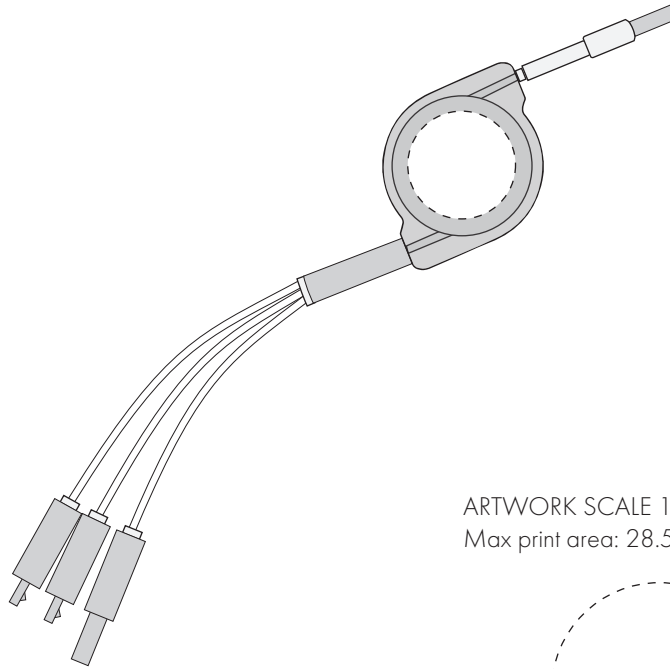

Your Ref:	Quantity:	Product Code: ZP1067
Our Ref:	Version: 1	Product Colour: WHITE

PRINTING CONCERNS:

We stock this item in the following colours

**PANTONE REFERENCE(S)**

Full Colour Doming

ARTWORK SCALE 50%

ARTWORK SCALE 100%

Max print area: 28.5mm Diameter

Product Image for visualisation
- colours may vary

The dashed line is to demonstrate print area and will not appear on your printed item

PLEASE NOTE:

- All colours including print and product are for visual purposes only and should not be regarded as the actual colour of the product and print.
- Some products may vary from batch to batch and may differ from previous orders.
- The colour and texture of a product can also have an effect on the final print colour.
- By approving this order we accept that you understand these terms.